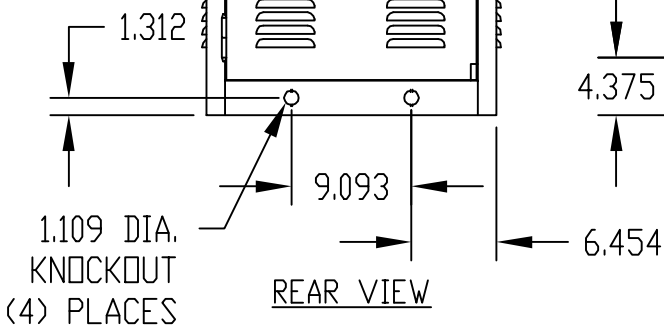

MOUNTING PROVISIONS FOR OPTIONAL FAN.

TOP VIEW

FRONT VIEW

SIDE VIEW

REAR VIEW

BOTTOM VIEW

MATERIAL:

- SIDES AND REAR DOOR _____ 20 GA. STEEL
- REAR DOOR STIFFENER _____ 18 GA. STEEL
- TOP, BOTTOM, RAIL SUPPORTS AND DOOR STOPS _____ 16 GA. STEEL
- VERTICAL RAILS _____ 14 GA. STEEL
- PANEL MOUNTING RAILS _____ 12 GA. STEEL

FINISH:

- FRAME ASSEMBLY, SIDES AND REAR DOOR _____ SAND TEXTURE
- _____ ROYAL BLUE TEXTURE
- _____ BLACK TEXTURE
- PANEL MOUNTING RAILS AND DOOR STOPS _____ SMOOTH BLACK

OPTIONAL ACCESSORIES

PART NO.	PANEL SPACE A	B	C	D	E	F	PANEL MTG. RAILS PART NO.	ECONOGLAS DOORS PART NO.
ER-16602 ☒	42.000	47.312	18.500	17.000	—	38.562	PMR-9450	V-9763-L
ER-16603 ○	52.500	57.812			—	49.062	PMR-9451	V-9764-L
ER-16604 ○	61.250	66.562			27.531	57.812	PMR-9452	V-9765-L
ER-16605 ○	70.000	75.312			31.906	66.562	PMR-9453	V-9766-L
ER-16606 ○	78.750	84.062	18.500	17.000	36.281	75.312	PMR-9454	V-9767-L
ER-16612 □	42.000	47.312	25.500	24.000	—	38.562	PMR-9450	V-9763-L
ER-16613 △	52.500	57.812			—	49.062	PMR-9451	V-9764-L
ER-16614 △	61.250	66.562			27.531	57.812	PMR-9452	V-9765-L
ER-16615 △	70.000	75.312			31.906	66.562	PMR-9453	V-9766-L
ER-16616 △	78.750	84.062	25.500	24.000	36.281	75.312	PMR-9454	V-9767-L
ER-16622 □	42.000	47.312	30.750	29.250	—	38.562	PMR-9450	V-9763-L
ER-16623 △	52.500	57.812			—	49.062	PMR-9451	V-9764-L
ER-16624 △	61.250	66.562			27.531	57.812	PMR-9452	V-9765-L
ER-16625 △	70.000	75.312			31.906	66.562	PMR-9453	V-9766-L
ER-16626 △	78.750	84.062	30.750	29.250	36.281	75.312	PMR-9454	V-9767-L