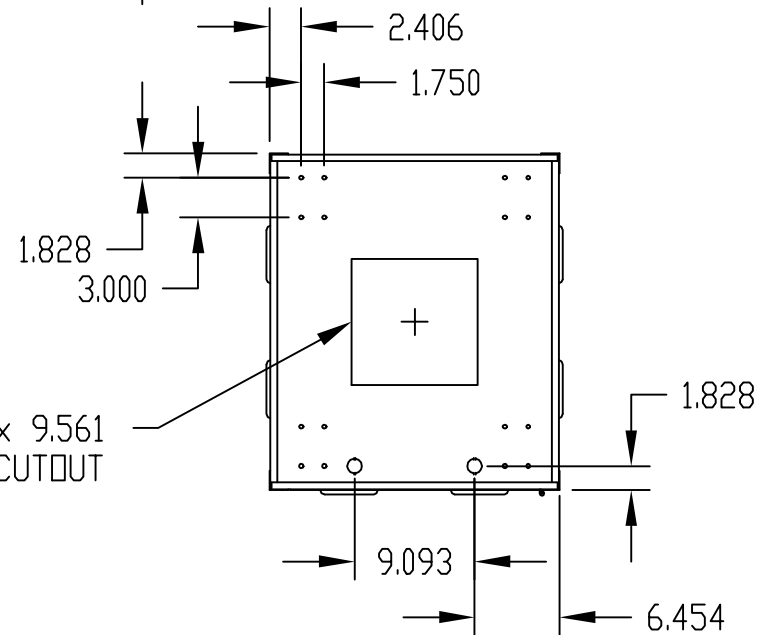

MOUNTING PROVISIONS FOR OPTIONAL FAN.

TOP VIEW

FRONT VIEW

SIDE VIEW

REAR VIEW

BOTTOM VIEW

MATERIAL:

- SIDES AND REAR DOOR _____ 20 GA. STEEL
- REAR DOOR STIFFENER _____ 18 GA. STEEL
- TOP, BOTTOM, RAIL SUPPORTS AND DOOR STOPS _____ 16 GA. STEEL
- VERTICAL RAILS _____ 14 GA. STEEL
- PANEL MOUNTING RAILS _____ 12 GA. STEEL