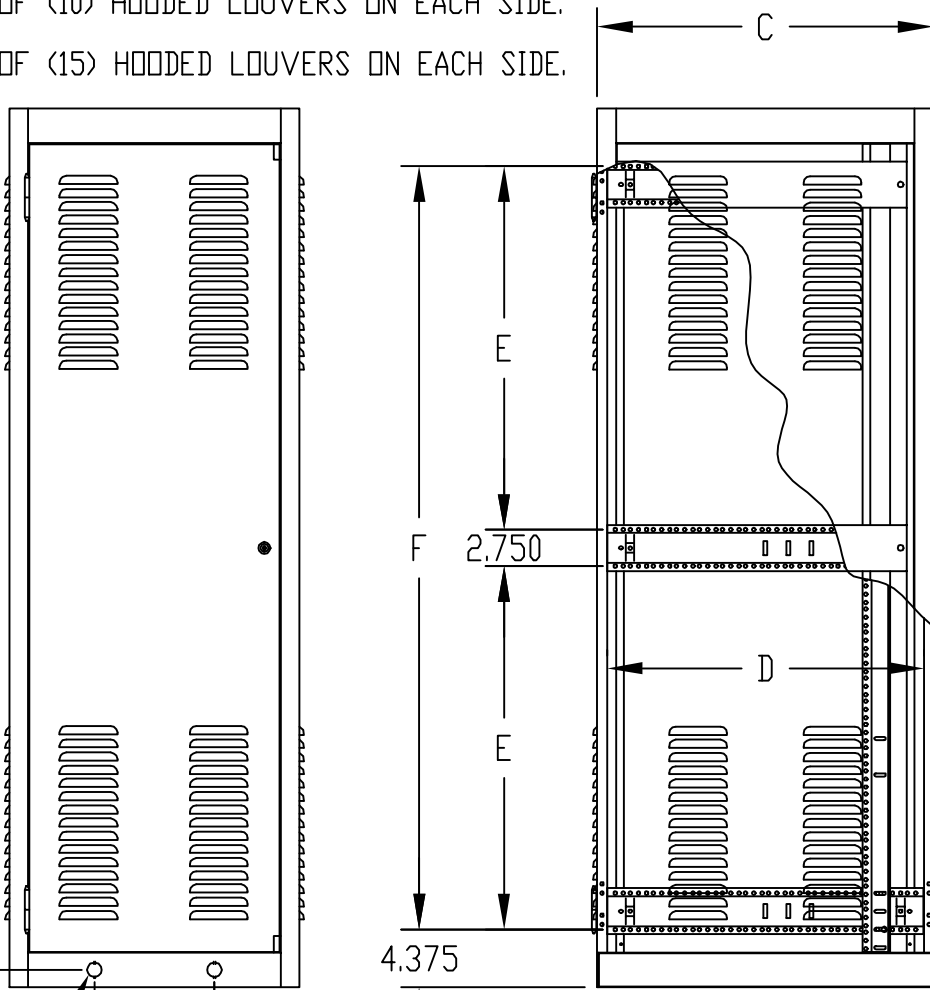

PART NAME	ECONOMIZER CABINET RACK (19" P.S., VENTED)	PART No.	ER-16602 thru ER-16626	REV. DATE	1-27-11
-----------	--	----------	------------------------	-----------	---------

NOTES:

- ① PANEL MOUNTING RAILS TAPPED #10-32 ON E.I.A. UNIVERSAL SPACING AND ARE FULLY ADJUSTABLE.
- ② MOUNTING HOLES PIERCED IN BASE FOR #RC-7758 CASTERS.
- ③ LOAD RATING: 1200 LBS. MAX.
- ☒ (2) SETS OF (10) HOODED LOUVERS CENTERED ON EACH SIDE.
- (2) SETS OF (15) HOODED LOUVERS CENTERED ON EACH SIDE.
- (4) SETS OF (10) HOODED LOUVERS ON EACH SIDE.
- △ (4) SETS OF (15) HOODED LOUVERS ON EACH SIDE.

MOUNTING PROVISIONS FOR OPTIONAL FAN.

TOP VIEW

FRONT VIEW

SIDE VIEW

REAR VIEW

BOTTOM VIEW

MATERIAL:

- SIDES AND REAR DOOR _____ 20 GA. STEEL
- REAR DOOR STIFFENER _____ 18 GA. STEEL
- TOP, BOTTOM, RAIL SUPPORTS AND DOOR STOPS _____ 16 GA. STEEL
- VERTICAL RAILS _____ 14 GA. STEEL
- PANEL MOUNTING RAILS _____ 12 GA. STEEL